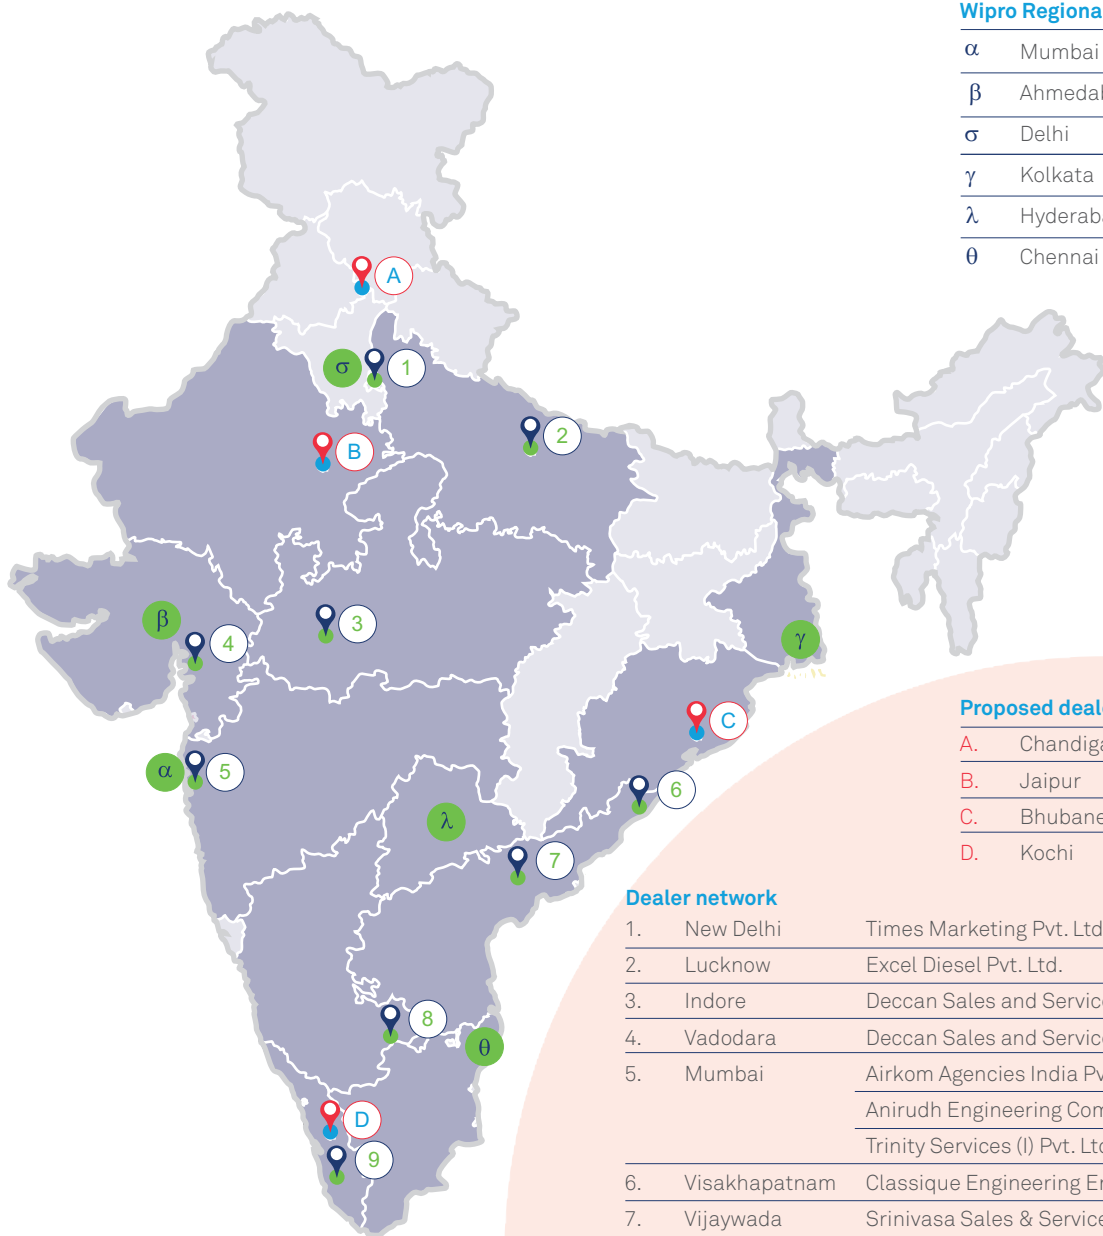

# Network

### Wipro Regional Offices

α	Mumbai (HO)
β	Ahmedabad
σ	Delhi
γ	Kolkata
λ	Hyderabad
θ	Chennai

### Proposed dealer locations

A.	Chandigarh
B.	Jaipur
C.	Bhubaneswar
D.	Kochi

### Dealer network

1.	New Delhi	Times Marketing Pvt. Ltd.
2.	Lucknow	Excel Diesel Pvt. Ltd.
3.	Indore	Deccan Sales and Services - Indore
4.	Vadodara	Deccan Sales and Services - Vadodara
5.	Mumbai	Airkom Agencies India Pvt. Ltd. Anirudh Engineering Components Trinity Services (I) Pvt. Ltd.
6.	Visakhapatnam	Classique Engineering Enterprises
7.	Vijaywada	Srinivasa Sales & Services Pvt. Ltd.
8.	Bengaluru	Sri Kubera Equipments Synergics
9.	Kottayam	Trinity Services (I) Pvt. Ltd.